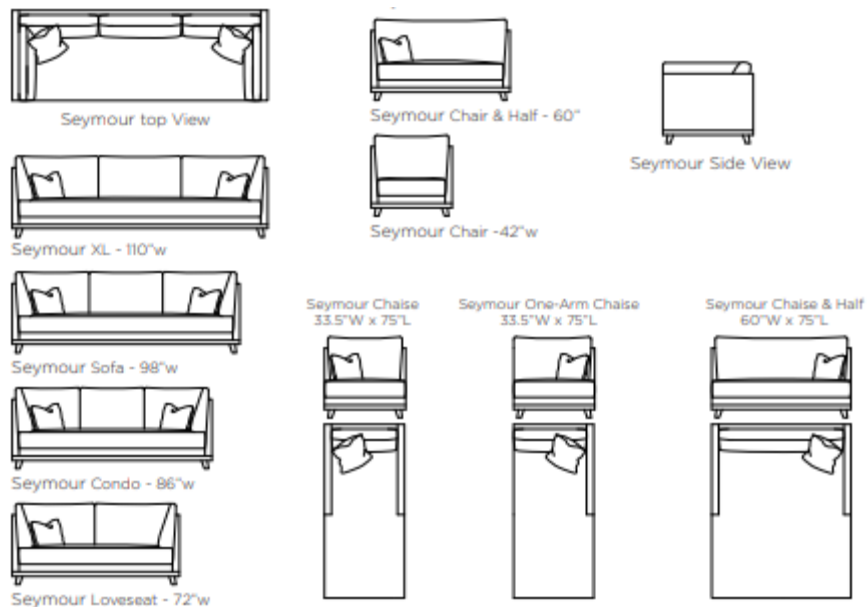

Ruby Livingdesign

SEYMOUR SOFA

Pictured: 98" w 38" d 36" h

- Arm Height: 27"
- Seat Height: 19.5"
- Seat Depth: 22"

Collection Includes: 110" w XL Sofa, 98" w Sofa, 86" w Condo, 72" w Loveseat, 60" w Chair & Half, Chair, Swivel Chair, Ottoman and Chaise.