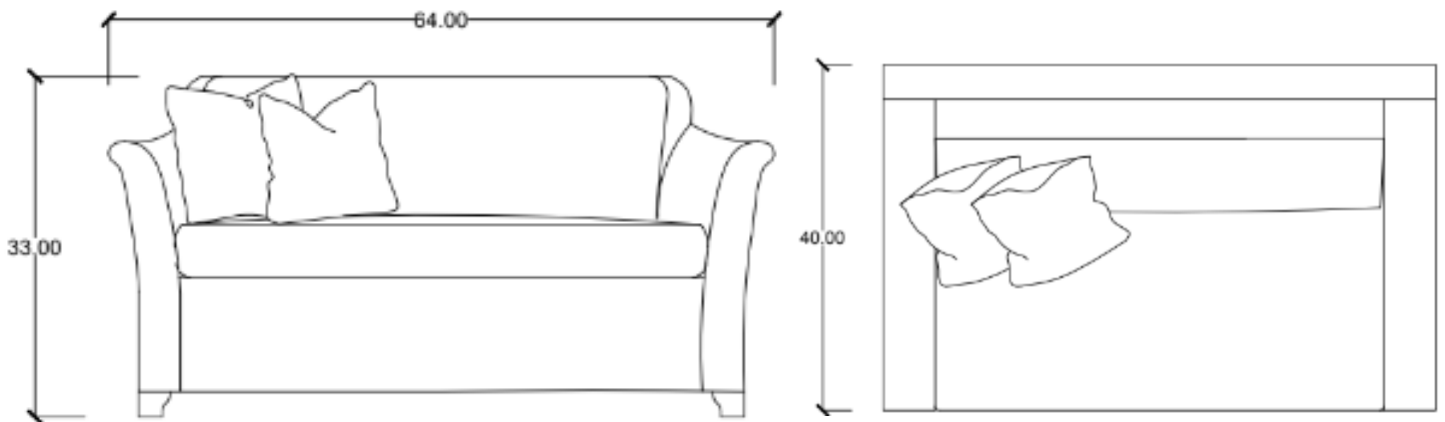

## RUBY SARAH SOFA

Pictured: 64" w 40" d 33" h

- Arm Height: 28"
- Seat Height: 20"
- Seat Depth: 24.5"
- Spring Down Seat Cushion
- Made in North Carolina
- Available slipcovered or upholstered
- Comes with 1 - 24" toss pillow and 1 - 18" toss pillow
- Comes with 1 - 24" toss pillow and 1 - 18" toss pillow

Collection Includes: 90w Sofa, 64" Loveseat and a Club Chair

Available to order in a variety of Fabric & Finish options. Price and lead time may change depending on fabric selection.