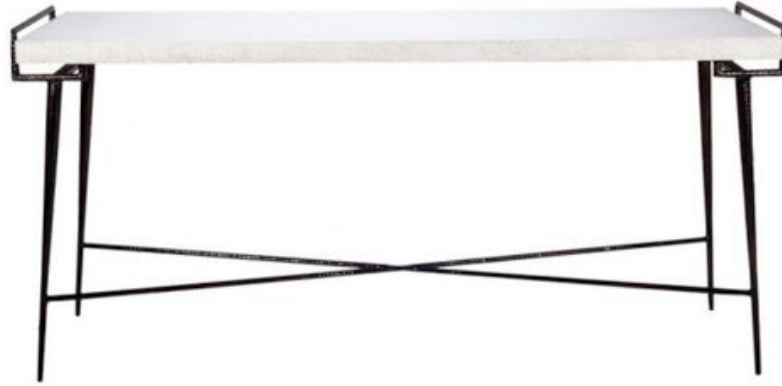

## KNIGHT CONSOLE

Iron frame with resin top; Multiple finish options available.

- Dimensions: 68.5"w x 20"d x 33"h
- Available Top Finishes: Coal, Cocoa, Cream, & Riverbed Resin
- Available Metal Finishes: Antiqued Gold, Antiqued Silver, Antiqued Bronze