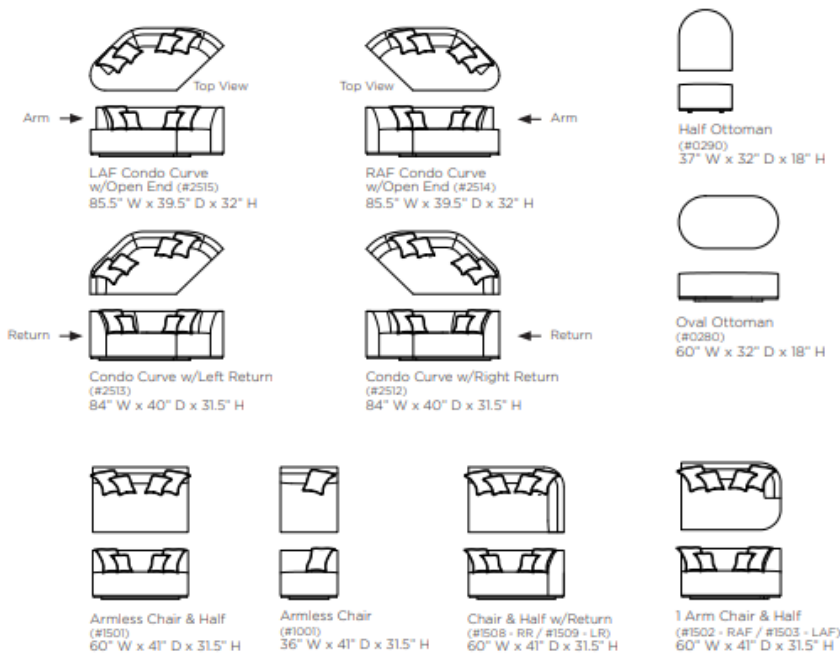

Ruby Livingdesign

HAMILTON SECTIONAL Various Pieces

- Choose from a large selection of fabrics & finishes in the store, or we can have swatches sent to you
- COM Available (Customer's Own Material) for this item
- Foam Fiber Seat Construction, Upholstery only, Tight back, Double Needle Stitching