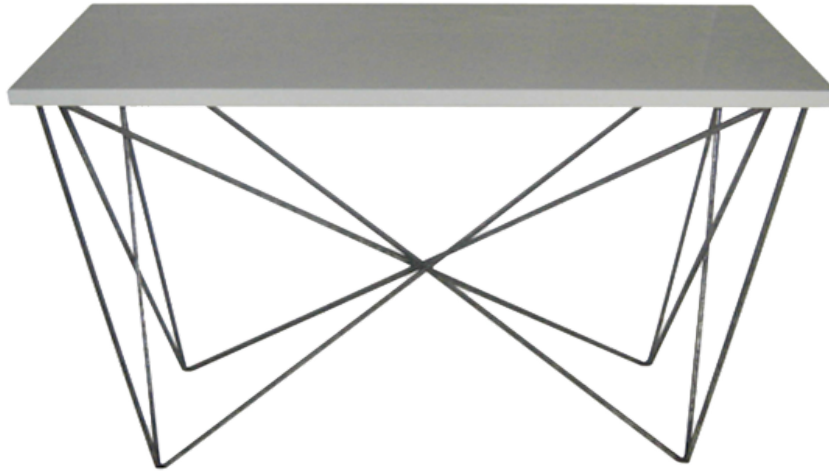

Ruby Livingdesign

GEORGE CONSOLE

Iron Base with Resin or Shell Top

- Dimensions:
small: 48"w x 18"d x 30"h (shown)
large: 72"w x 18"d x 31.5"h
- Top Options:
White shell, dark shell, clear with silveing, gloss black, gloss white
- Base Options:
Antiqued Bronze, Antiqued Gold, or Antiqued Silver