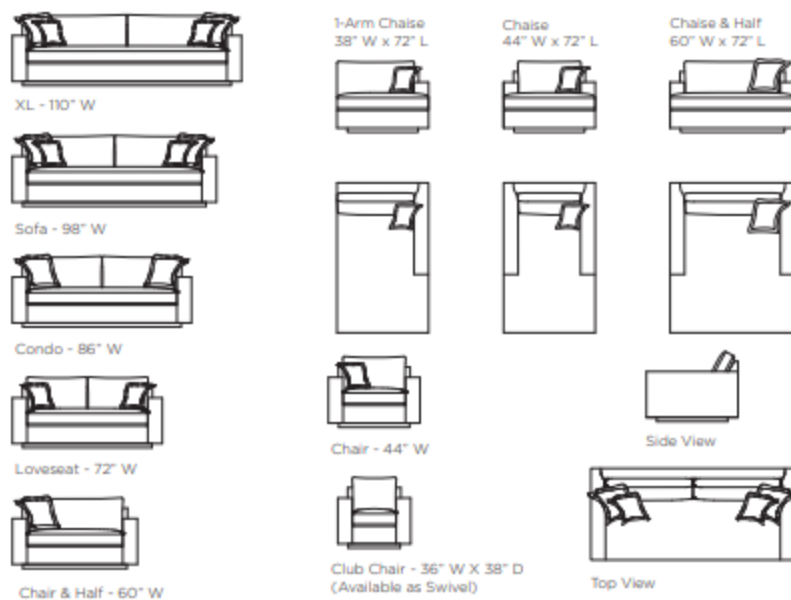

Ruby Livingdesign

GREGOIRE SECTIONAL Various Pieces

The Gregoire Sectional is made with a sustainably harvested hardwood frame and 8-way hand-tied seat construction, it comes standard with the following:

- Floating Wood Base
- Knife Edge Toss Pillow
- Multiple sizes and configurations available. Custom also available.
- Available Slipcovered or Upholstered: Spring Down Seat Construction, Loose Bench Seat, Double Needle Stitch Detail