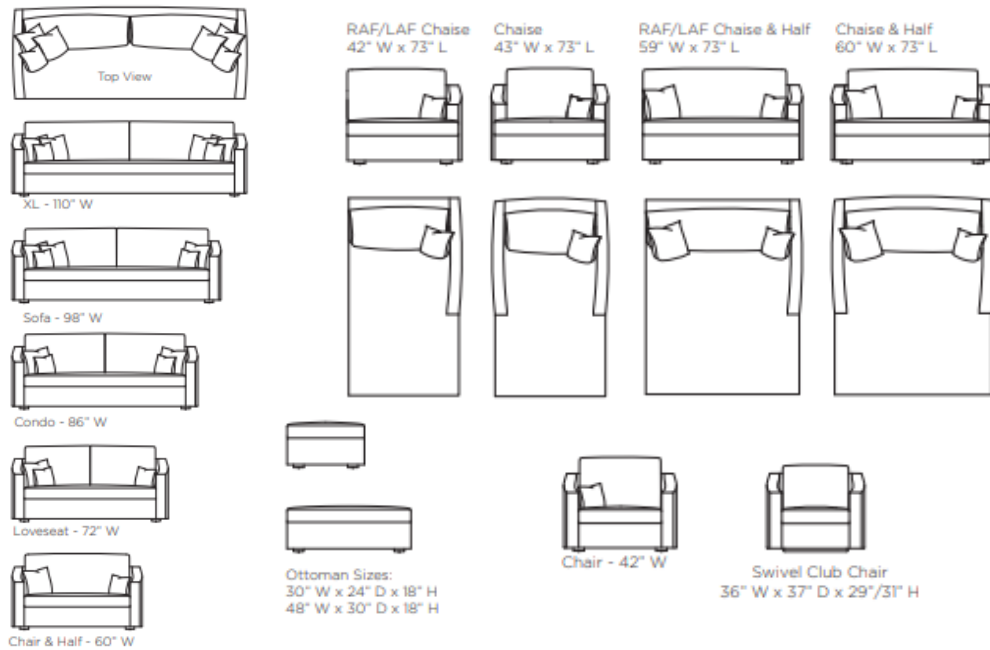

Ruby Livingdesign

DUKE SECTIONAL Various Pieces

The Duke Sectional is a model of comfort and style. Made with a sustainably harvested hardwood frame and 8-way hand-tied seat construction, it comes standard with the following:

- Available Slipcovered or Upholstered: Spring Down Seat Construction, Loose Bench Seat, Double Needle Stitch Detail
- Notch Bottom and Knife Edge Toss Pillow
- Shown LAF Condo with Return & RAF Sofa
- Choose from a large selection of in house fabrics or COM (customers on material)